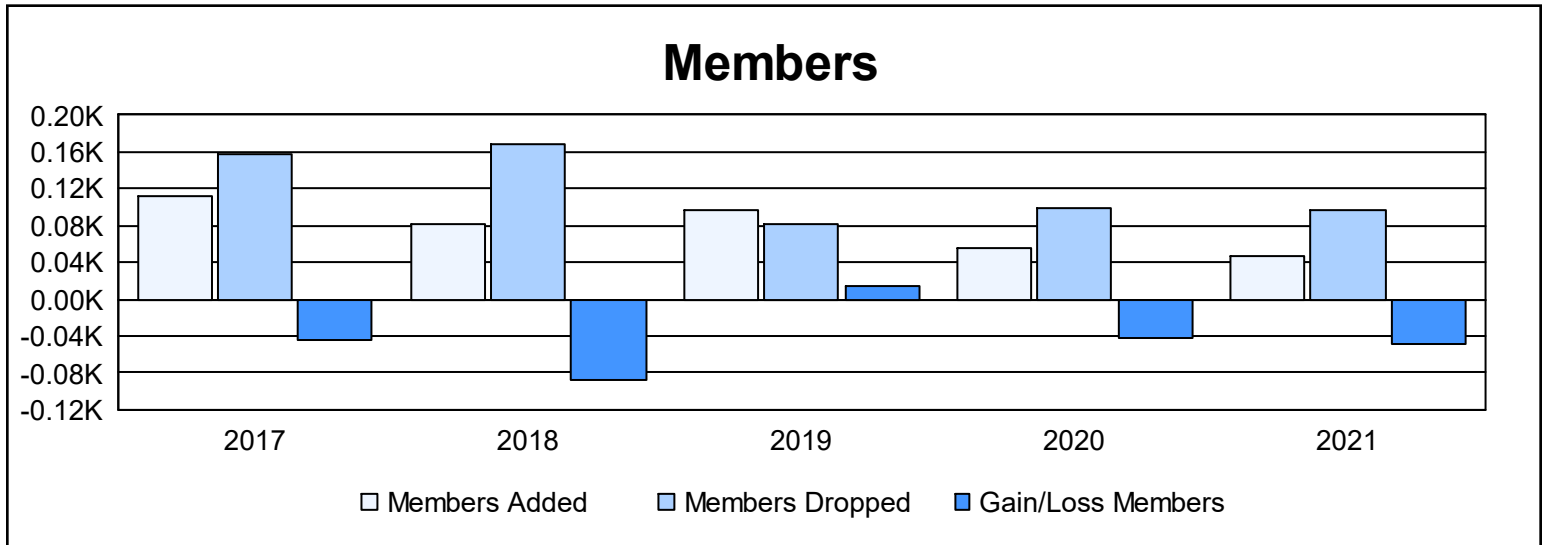

Year	New Clubs	Dropped Clubs	Gain/ Loss Clubs	New Members	Charter Members	Reinstate Members	Transfer Members	Total Member Added	Total Members Dropped	Gain/ Loss Members
2016-2017	0	1	-1	97	0	6	9	112	157	-45
2017-2018	0	1	-1	69	0	7	5	81	169	-88
2018-2019	0	0	0	87	0	1	9	97	82	15
2019-2020	0	0	0	48	0	6	2	56	99	-43
2020-2021	0	1	-1	35	2	10	0	47	96	-49
<b>Average</b>	<b>0</b>	<b>1</b>	<b>-1</b>	<b>67</b>	<b>0</b>	<b>6</b>	<b>5</b>	<b>79</b>	<b>121</b>	<b>-42</b>

### Membership Composition June 2021 Cumulative